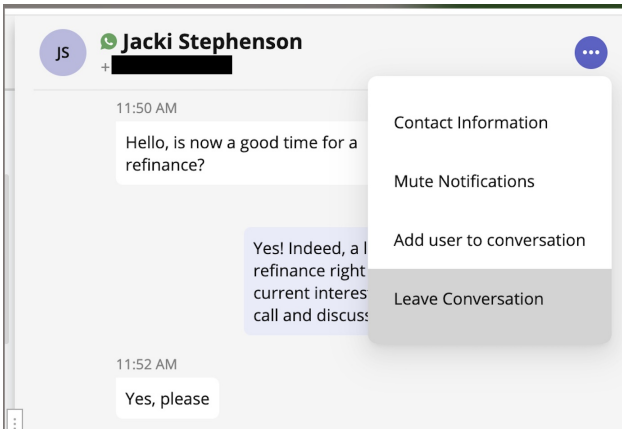

How do I leave a social messaging conversation?

Last Modified on 08/22/2024 7:13 pm EDT

Sometimes you may want to leave a social messaging conversation, whether it is a 1:1 or group message. Leaving a social messaging conversation is required before you're able to delete messages in MultiLine applications.

The **Leave Conversation** option is available in the ... menu.

At the prompt, confirm you want to delete the message.